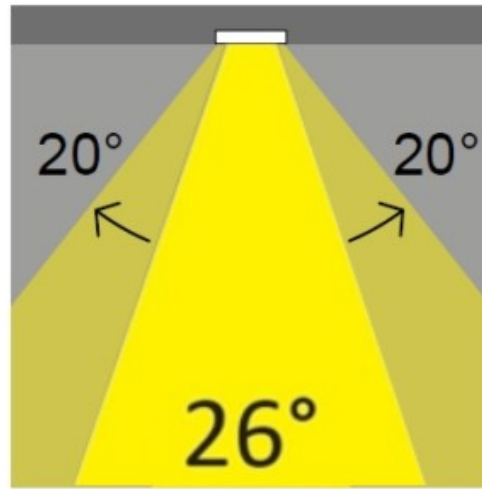

DP	DV		Order Example		K°
Dimming	Phase	0-10V		L5XXXXXX-DV-30K		
Color Temperature	27K	30K	35K		0-10V	3000K
	2700K	3000K	3500K			

E