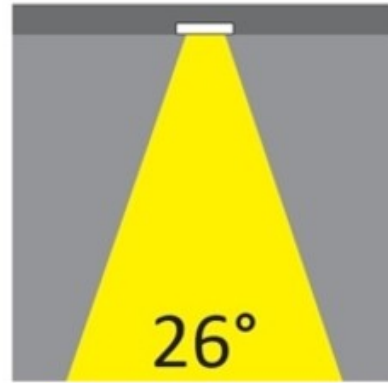

DIXIT RA8 RECESSED

E56097-

PROJECT	
TYPE	
SPECIFIER	
QUANTITY	
DATE	

26°

Dimming	DP	DV	Order Example	K°	
	Phase	0-10V			L5XXXXXX-DV-30K
Color Temperature	27K	30K	0-10V	K°	
	2700K	3000K			3000K

E