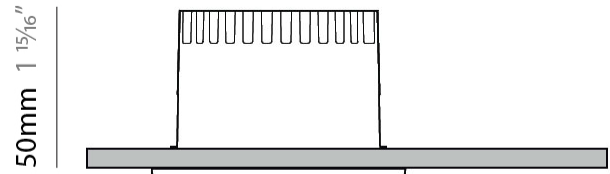

GENERAL

Series: Dixit
Subseries: Dixit RA8
Brand: Ivela
Division: Architectural
Mounting Type: Recessed
Mounting Location: Ceiling
Subcategory: Downlight

PHYSICAL

Shape: Round
Diameter (mm): 80
Diameter (in): 3 1/8
Height (mm): 50
Height (in): 1 15/16
Min. Recessing Depth (mm): 90
Min. Recessing Depth (in): 3 9/16
Light Distribution: Direct
Weight (kg): 0.4
Weight (lbs): 0.88
Diffuser: Clear Polycarbonate
Fixture Finish: MWH
Fixture Material: Aluminum Die Cast
Cut-out Measurements: 70mm / 2 3/4"

ELECTRICAL

Lamp Type: LED
Total Output Wattage (W): 5.5 / 8.5
Dimming: Tri-Mode (Non-Dimming and Phase Dimming (120Vac only) and 0-10V Dimming)
Driver Included: No
Driver Location: Recessed Housing
Driver Type: Constant Current - Universal
Driver Class: Class 2
Input Voltage (V): 120 - 277
Constant Current (mA): 350 / 500

LED

Number of LEDs: 1
Color Temperature (°K): 2700 / 3000 / 3500 / 4000
Max. Delivered Lumen (lm): 501 / 638
CRI: >90 CRI
Efficiency (%): 91
Lamp Life (hrs): 50000

OPTICAL

Reflector: Mirror-metallized thermoplastic material
Optic: 26
Beam Angle: Symmetric
Adjustability: Fixed
Upon Request: Optic 45° (mirror-metallized) / 65° (white)

RATINGS AND CERTIFICATIONS

Certified By: CSA Certified to UL and CSA Standards
IP rating: IP44
IK Rating: IK08